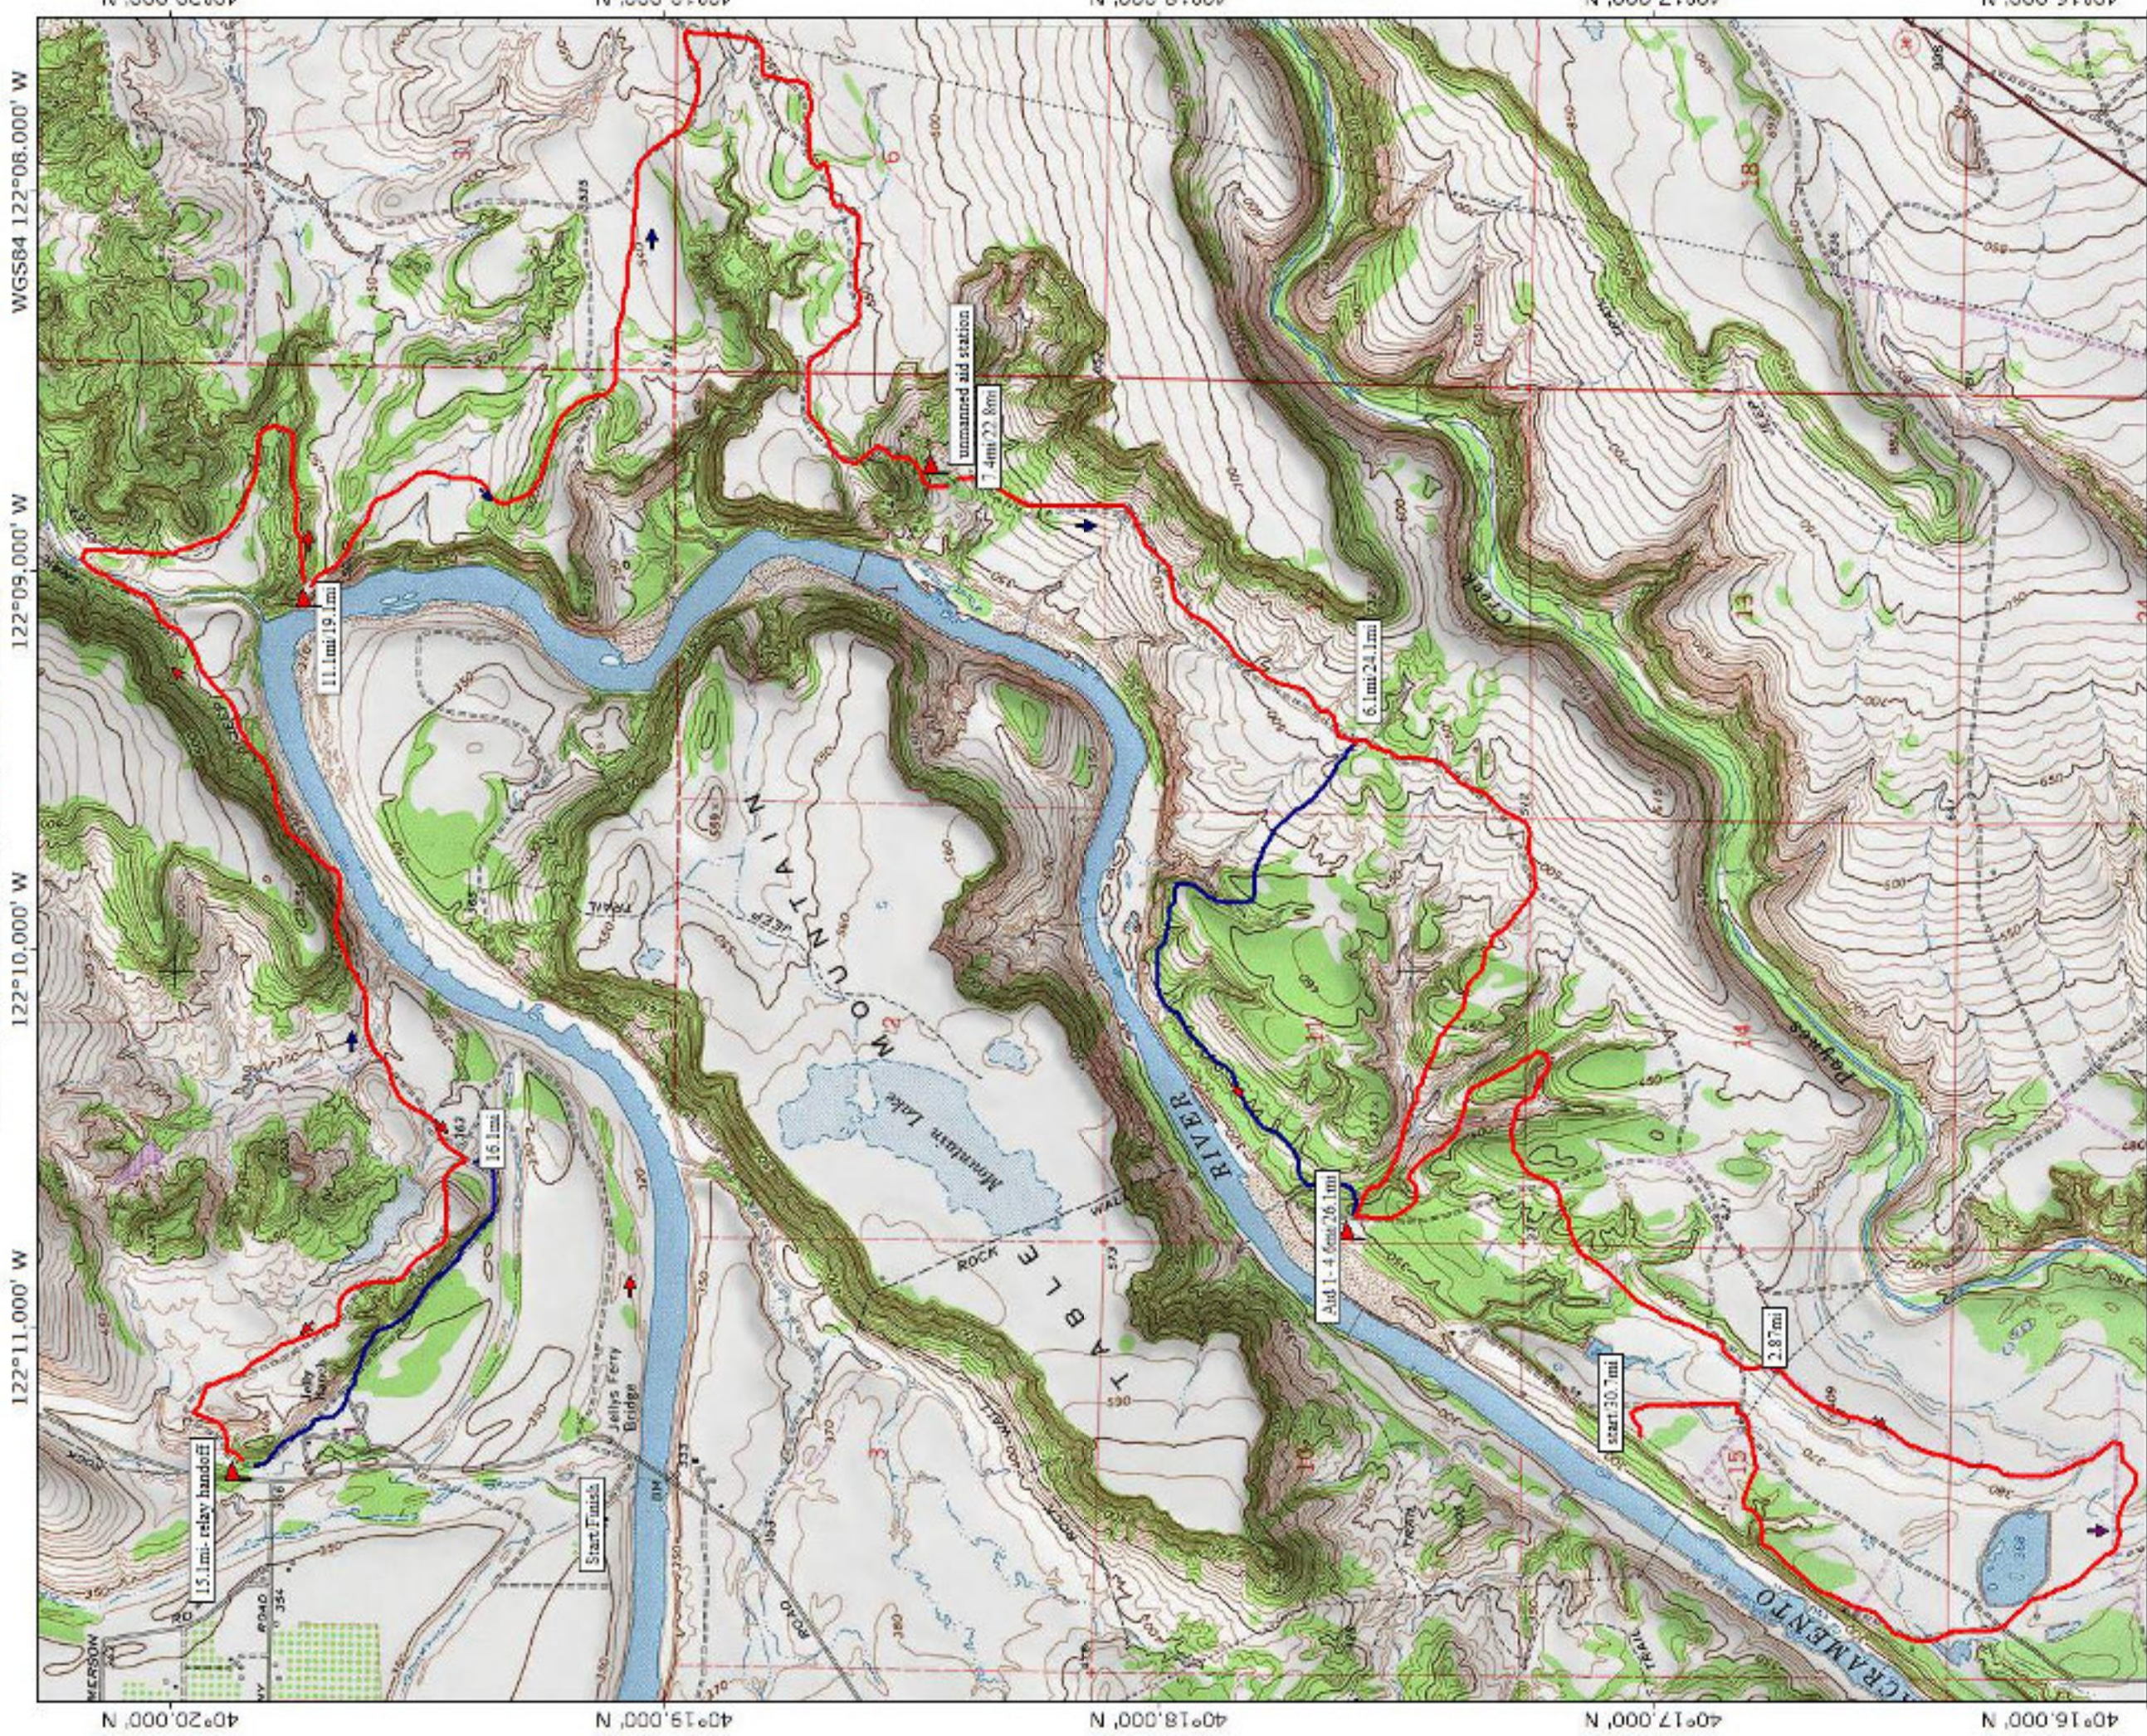

TOPO! map printed on 12/28/09 from "2010 50k.tpo"

15°N

Map created with TOPO!® ©2003 National Geographic (www.nationalgeographic.com/topo)

WGS84 122°08.000' W

122°09.000' W

122°10.000' W

122°11.000' W

WGS84 122°08.000' W

122°09.000' W

122°10.000' W

122°11.000' W

40°20.000' N

40°19.000' N

40°18.000' N

40°17.000' N

40°16.000' N

40°20.000' N

40°19.000' N

40°18.000' N

40°17.000' N

40°16.000' N